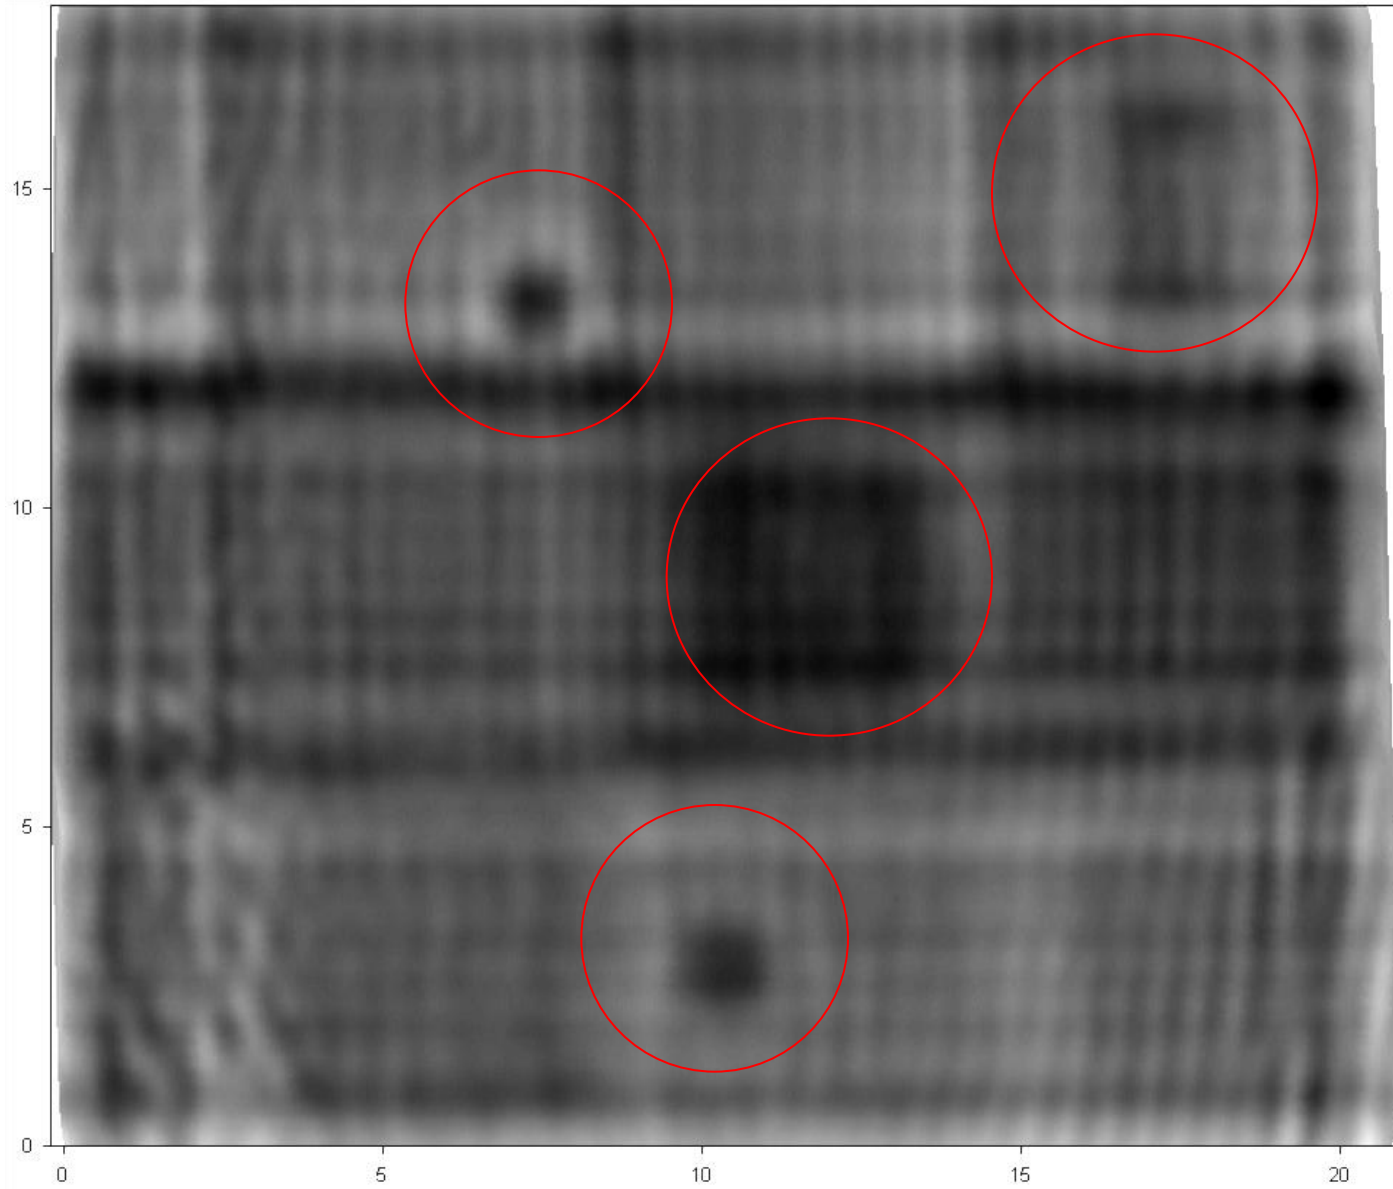

Aerospace and Advanced Materials Inspection and Imaging Using Evisive Scan™ Technology

Scan Setup for NASA External Fuel Tank Spray-On Foam Insulation (SOFI) Coupon

Photograph of NASA External Fuel Tank Spray-On Foam Insulation (SOFI) Coupon

Photograph showing location of 6 embedded defects beneath SOFI

Scan of NASA External Fuel Tank Spray-On Foam Insulation (SOFI) Coupon

Evisive Scan image showing all 6 embedded defects

Evisive Scan Image of NASA Shuttle Thermal Protection System (Shuttle Tiles) Coupon Showing Intentionally Embedded Defects